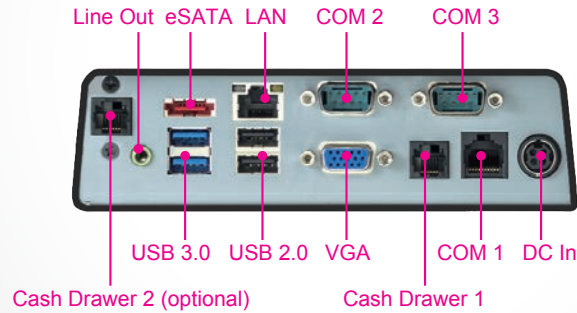

Specifications

System	CPU Support	Intel® Core™ 7th Gen. Processor	Intel® Core™ 6th Gen. Processor
	Memory	Intel® Core™ i5-7500T, TDP 35W Intel® Core™ i3-7101E, TDP 54W Intel® Core™ i3-7101TE, TDP 35W Intel® Pentium® G4560, TDP 54W Intel® Celeron® G3930TE, TDP 35W	Intel® Core™ i5-6500, TDP 65W Intel® Core™ i3-6100, TDP 51W Intel® Celeron®, G3900 TDP 65W Intel® Pentium®, G4400 TDP 54W
	Network	1 x DDR4 SO-DIMM (1slot, up to 8GB)	
	Power Supply	Gigabit 10/100/1000 Base-T Fast Ethernet	
	Audio	120~150 watt power adapter	
	System Weight	2W speaker	
	Dimensions (W x H x D)	With power adapter approx. 5 kg	
	O.S. Support	372 x 169 x 315 mm	
Storage	SATA	Windows 10 / Windows 7 Pro / POS Ready 7 / WES 7	
I/O Ports	USB	1 x 2.5" HDD or SSD	
	Serial Ports	Rear: 2 x USB 2.0 / 2 x USB 3.0 Side: 1 x USB 2.0	
	LAN	1 x RJ45 + 2 x DB9 (all support +5V/+12V selectable)	
	VGA	1 x RJ45	
	Cash Drawer	1 x DB15	
	DC In	1 + 1 (option, with Y cable) x RJ11 (+12V or +24V selectable) 1 x 4 pin DC power jack	
Add-ons	Customer Display	VFD, 20 columns and 2 lines, each column is 16 x 16 dots	
	Printer	2" or 3" easy loading thermal printer with auto-cutter	
	MSR & iButton	JIS I or II, ISO Track1+2+3 (PS/2 interface)	
	Fingerprint	8-bit grayscale reader	
Display	2nd Display	7" TFT LCD, resolution 1024 x 600, brightness 220 cd/m ²	
	LCD	15.6" TFT LCD	
	Resolution	1366 x 768	
	Brightness	220 cd/m ²	
	Touchscreen	15.6" capacitive touch panel, USB interface	
Environment	Tilt Angle	40 degrees	
	EMC & Safety	CE / FCC	
	Operating Temp.	0°C~35°C	
	Storage Temp.	-5°C~60°C	
	Humidity	20%~90%	

Highlights

System I/O Ports

Dimensions